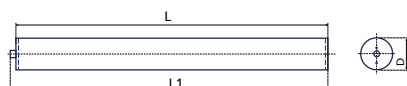

Datasheet

PIPE HOUSING

MOISTURE PROOF

GENERAL DATA

Socket	Terminal	Impact Resistance	IK08
Material	PMMA/Aluminum	Colour	Clear
Cover	Clear or Satin	Mounting	Surface
IP Protection class	IP67	Exchangable Lamp	Yes
Protection class	II	Through-wiring	Yes

LENGTH DEPENDENT DATA

Nominal Length (N)	60 cm	120 cm	150 cm
EAN	7640185681910	7640185682924	7640185682931

GRAPHICS

Drawing Information

N	60 cm	120 cm	150 cm
L	82.5 mm	142.5 mm	172.5 mm
L1	83 mm	143 mm	173 mm
D	70 mm	70 mm	70 mm