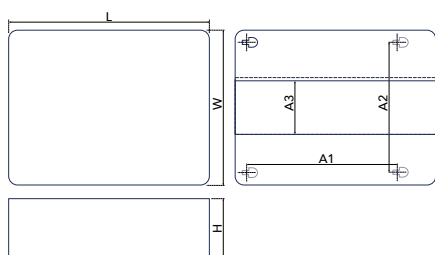

### **GENERAL DATA**

Input Voltage	12 VDC / PoE 802.3af
Communication - technology	Wirepas Mesh
Communication - transmission power	< 6.5mW
Communication - frequency	2.4 GHz
Communication - range	max. 8 - 12m
Devices per Gateway	~100
Mounting	Wall or DIN rail mount (35 x 7.5)
Connectivity	Ethernet & LTE Cat 1 Worldwide
Weight	300 g
EAN	7640185681675

### Drawing Information

L 98 mm

W 117 mm

H 43 mm

A1 75 mm

A2 75 mm

A3 33 mm