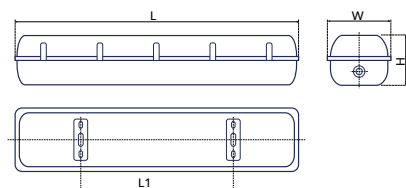

Datasheet

HOUSING

MOISTURE PROOF

GENERAL DATA

Socket	Terminal	Impact Resistance	IK08
Material	ABS/PC	Colour	Grey
Cover	Satin	Mounting	Surface
IP Protection class	IP65	Exchangable Lamp	Yes
Protection class	II	Through-wiring	Yes

LENGTH DEPENDENT DATA

Nominal Length (N)	60 cm	120 cm	150 cm
EAN	7640185680586	7640185680647	7640185680678

GRAPHICS

Drawing Information

N	60 cm	120 cm	150 cm
L	652 mm	1260 mm	1560 mm
H	87 mm	87 mm	87 mm
W	85 mm	85 mm	85 mm
L1	428 mm	835-960	950-1055