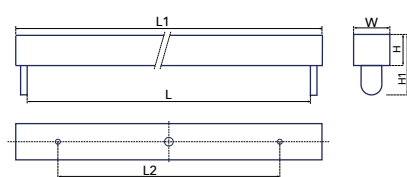

Datasheet

STANDARD FIXTURE

WALL- AND CEILING MOUNT

GENERAL DATA

Socket	Terminal	Colour	White
Material	Steel	Mounting	Surface
IP Protection class	IP20	Exchangable Lamp	Yes
Protection class	I	Through-wiring	Yes
Impact Resistance	IK01	Space for emergency kits	Yes

LENGTH DEPENDENT DATA

Nominal Length (N)	60 cm	90 cm	120 cm	150 cm
EAN	7640185682771	7640185682764	7640185682443	7640185682450

GRAPHICS

Drawing Information

N	60 cm	90 cm	120 cm	150 cm
L	590 mm	895 mm	1200 mm	1500 mm
W	48 mm	48 mm	48 mm	48 mm
H	38 mm	38 mm	38 mm	38 mm
H1	71 mm	71 mm	71 mm	71 mm
L1	625 mm	930 mm	1230 mm	1530 mm
L2	280 mm	585 mm	888 mm	1400 mm